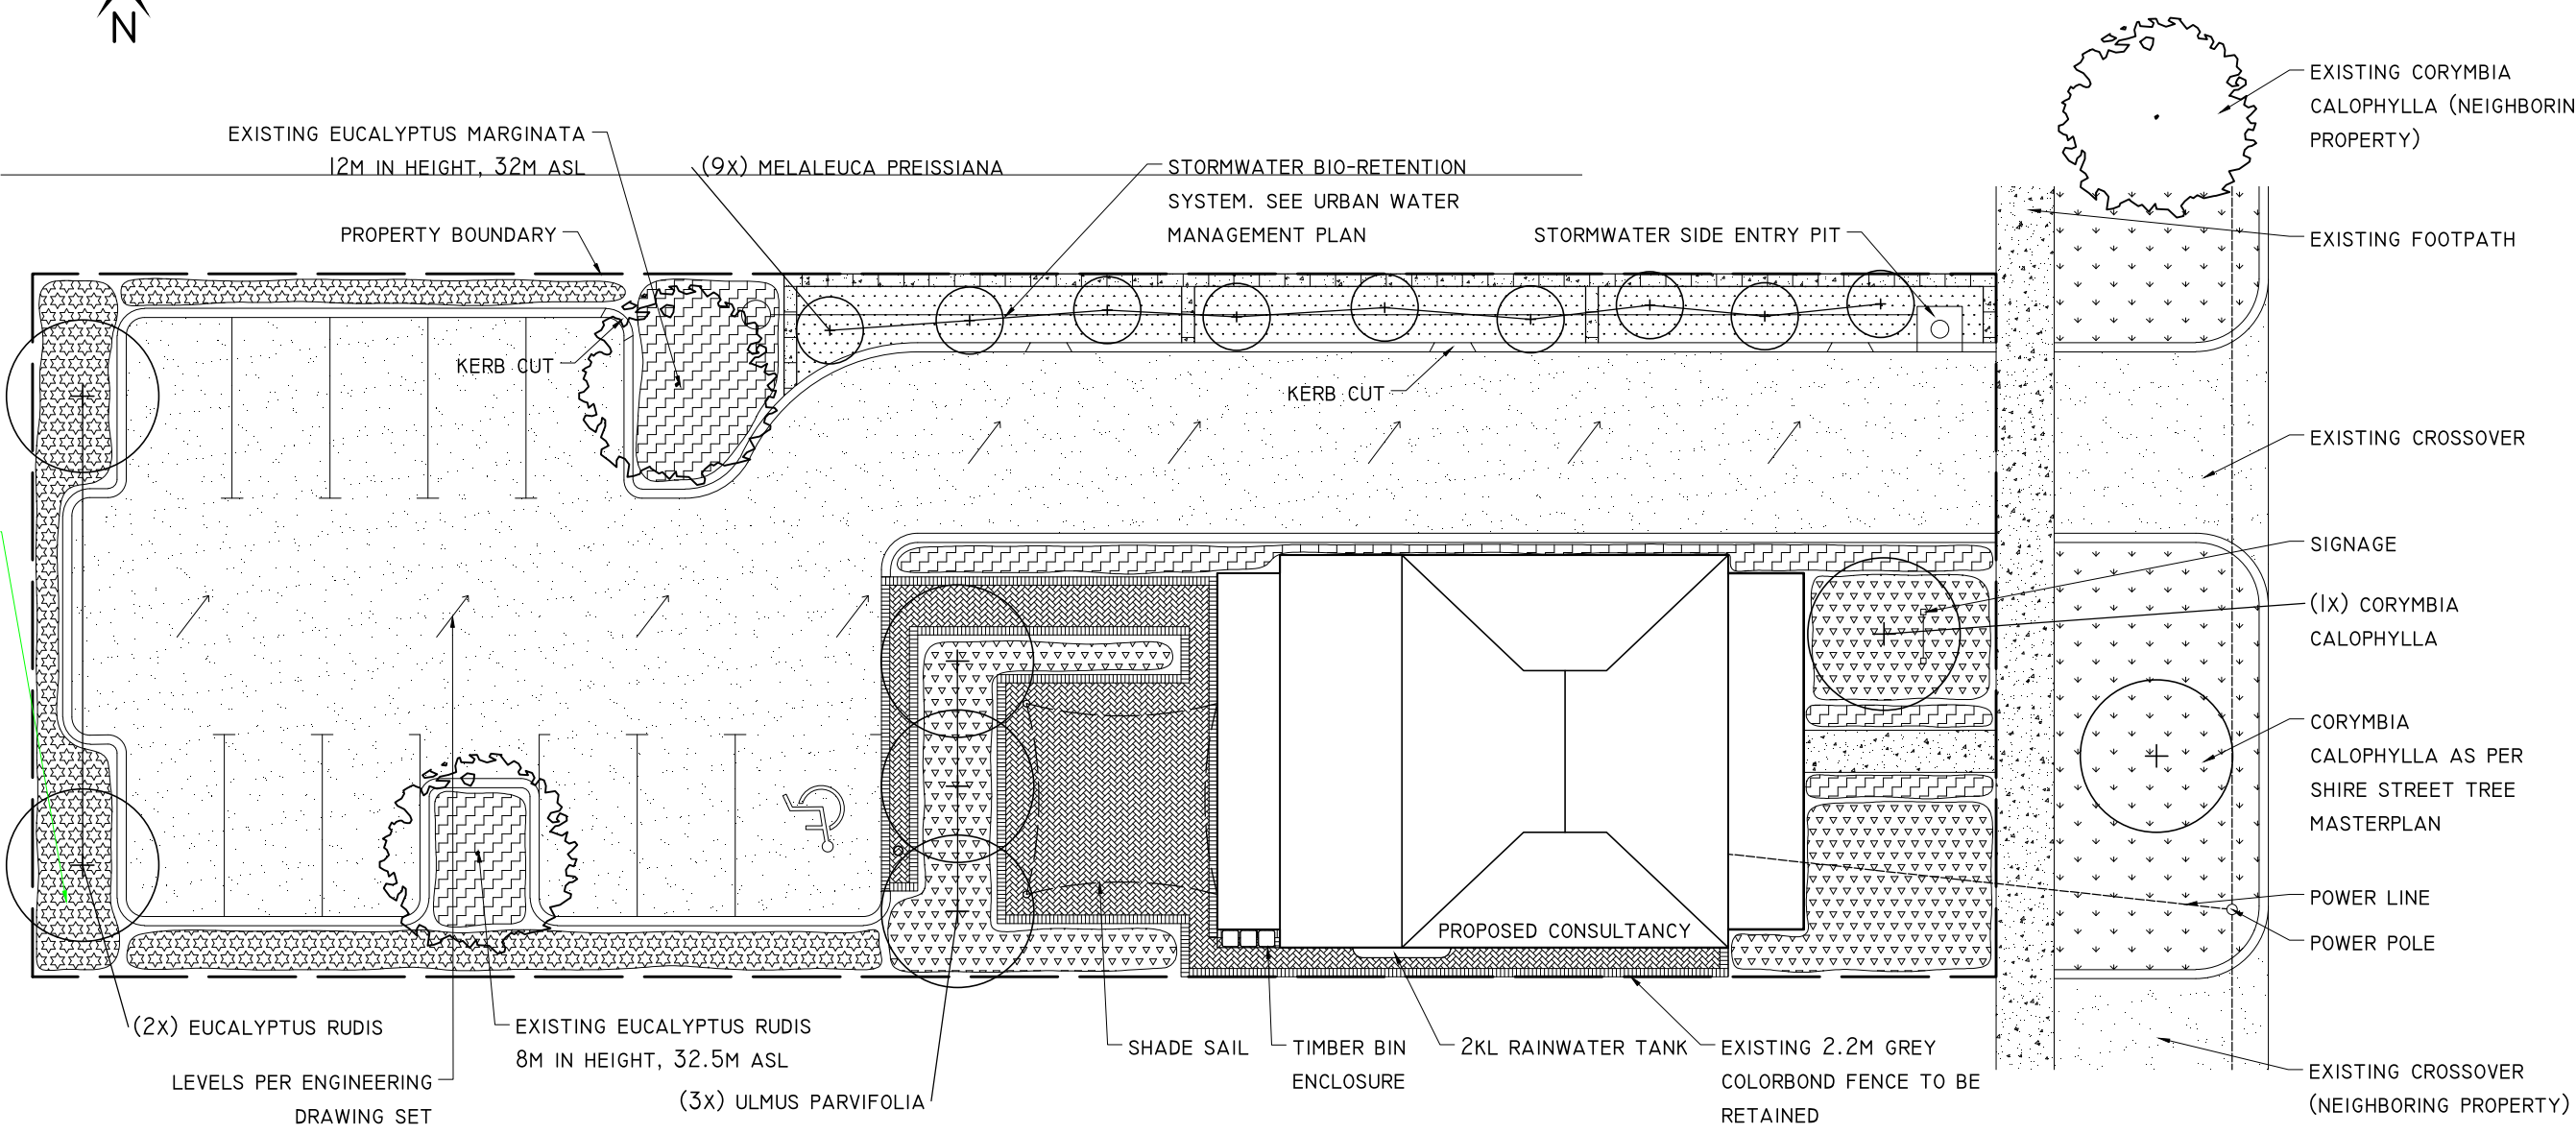

DATE 1.02.15

DRAWN PS

CHECKED TK

APPROVED PS

DRAWING TITLE

LANDSCAPE PLAN

DRAWING NUMBER

L.101

PLANTING SCHEDULE

MIX A

SPECIES	POT SIZE	SPACING
ANIGOZANTHOS MANGLESII	TUBESTOCK	500MM
BANKSIA NIVEA	TUBESTOCK	600MM
CONOSTYLIS ACULEATA	TUBESTOCK	500MM
HARDENBERGIA COMPTONIANA	TUBESTOCK	1000MM
KENNEDIA COCCINEA	TUBESTOCK	600MM
KENNEDIA PROSTRATA	TUBESTOCK	600MM