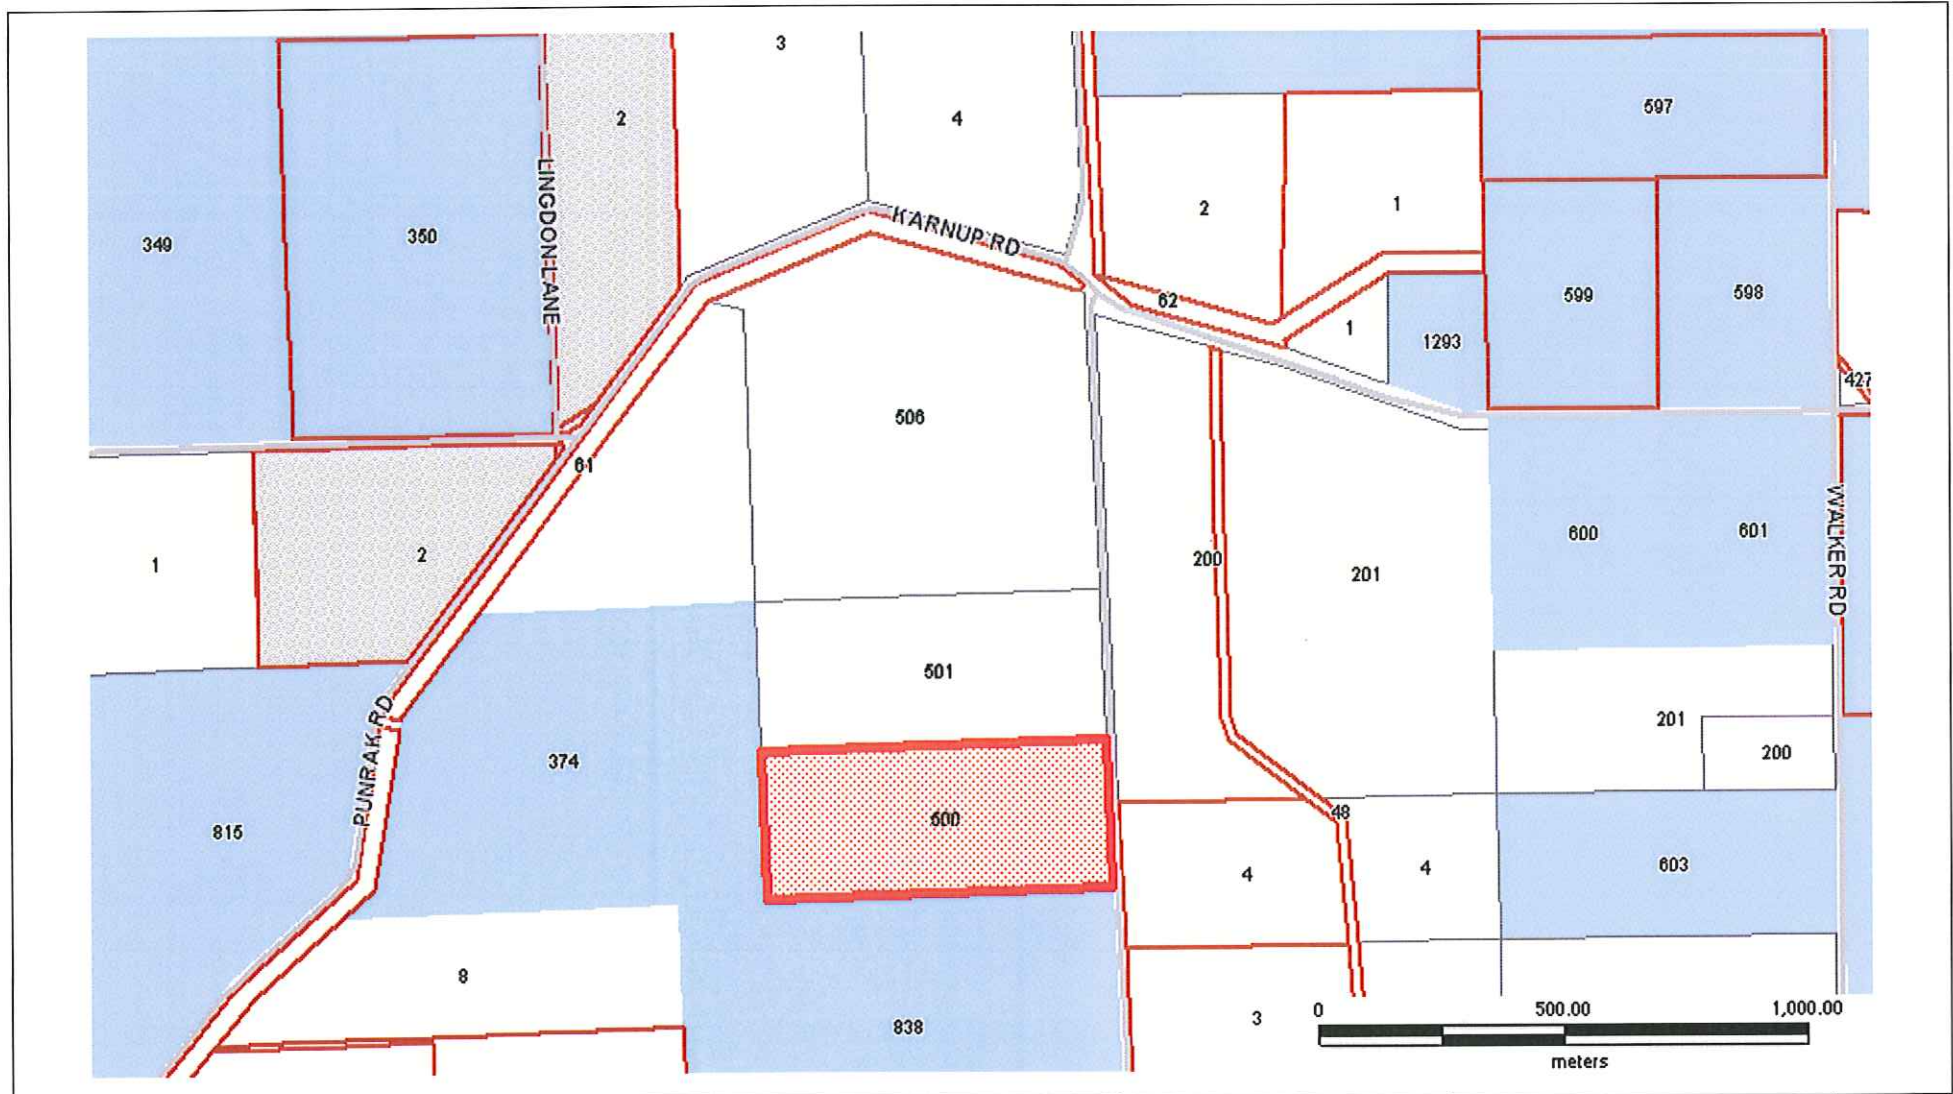

LOT 500 (410)
Rapids Road,
serpentine

27 April 2010

1:4784

Serpentine Jarrahdale Shire does not warrant the accuracy of information in this publication and any person using or relying upon such information does so on the basis that Serpentine Jarrahdale Shire shall bear no responsibility or liability whatsoever for any errors, faults, defects or omissions in the information.

Lot 500 (410) Rapids Road, Serpentine

27 April 2010
1:15309

NTS.
use dimensions