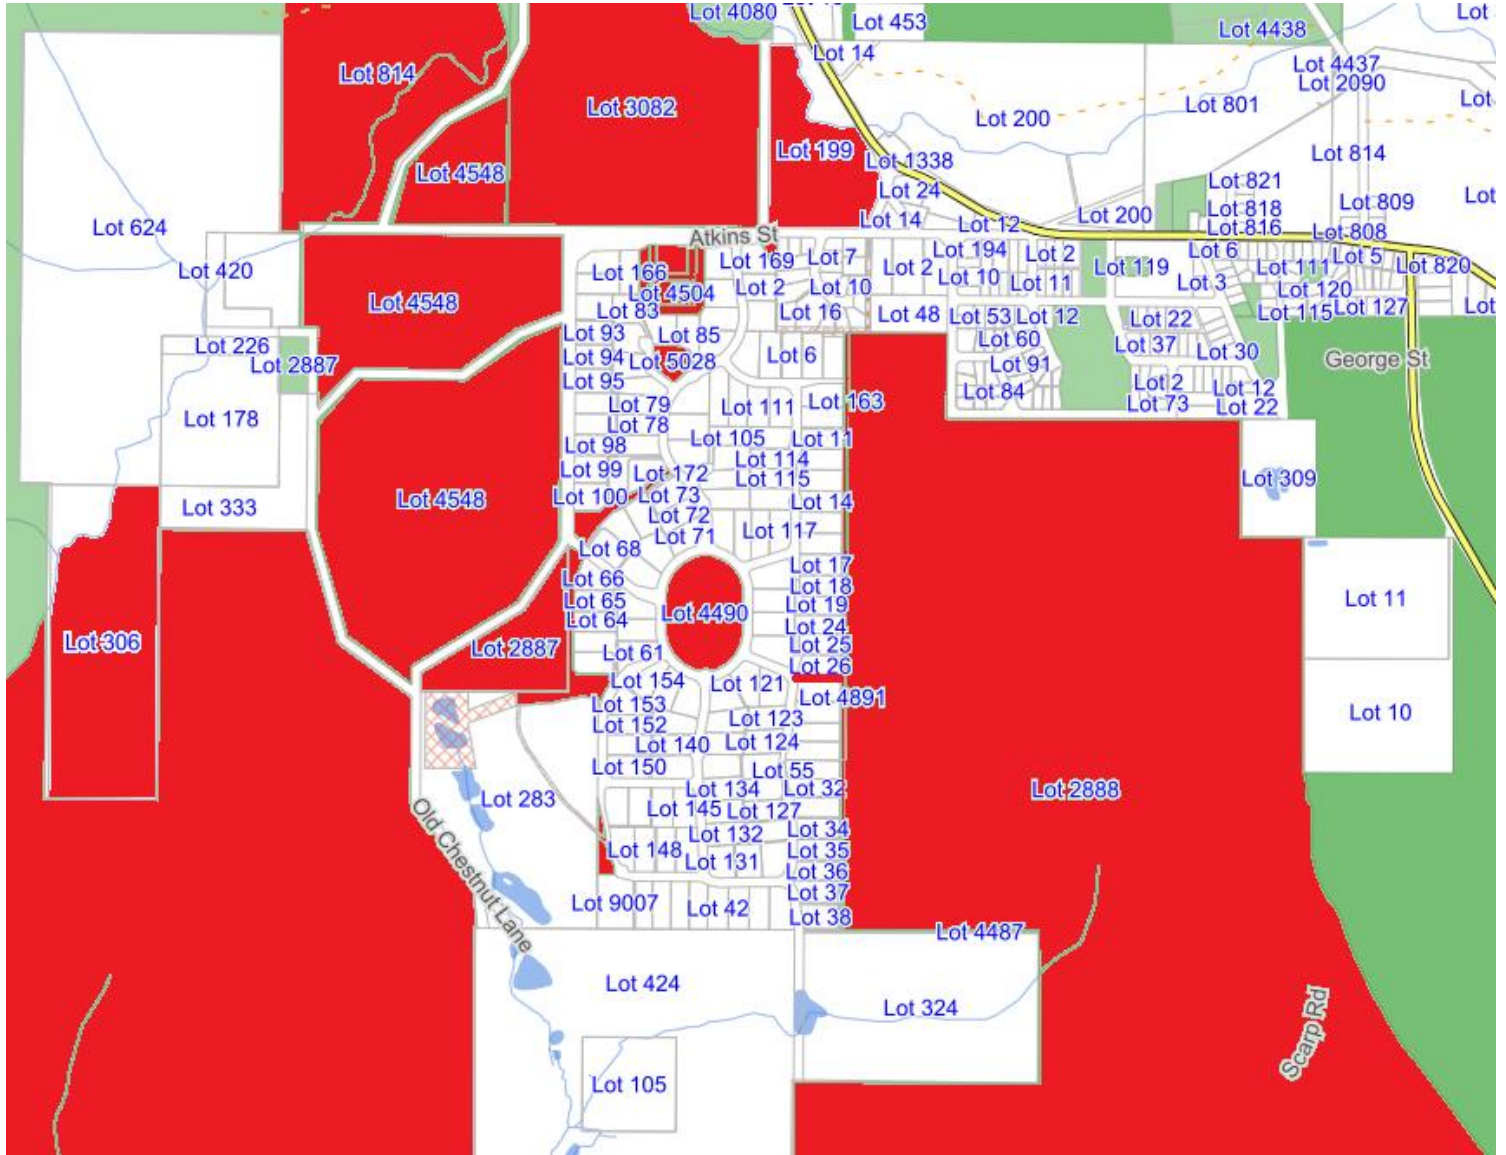

Wungong Regional Park

Chestnuts Estate

Brickwood Reserve

Lowlands Reserve

Yangedi Road – Bush Forever