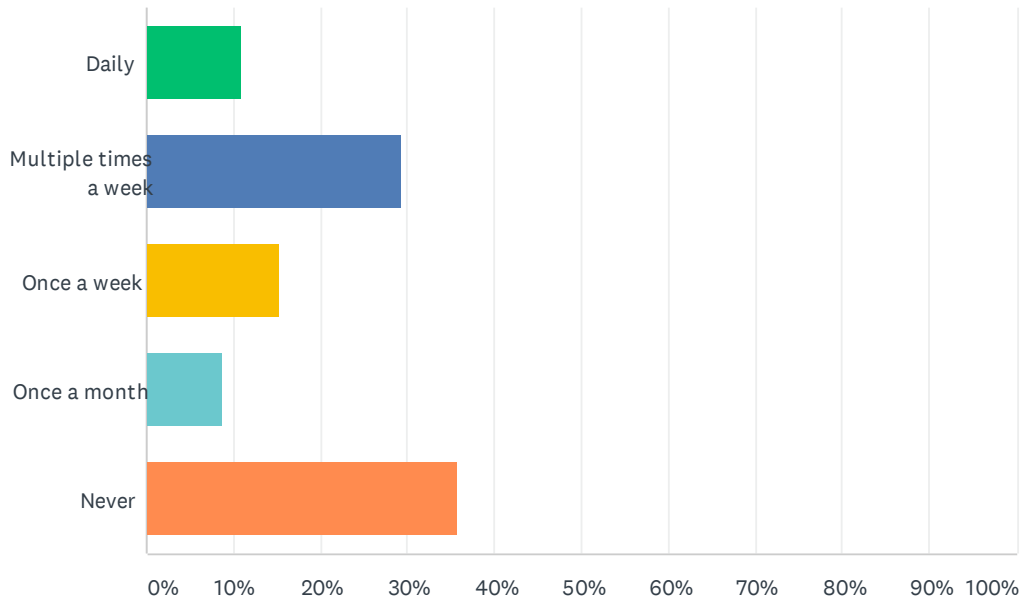

Q1 Do you see the need for further designated off-leash dog exercise areas within the Shire of Serpentine Jarrahdale?

Answered: 92 Skipped: 0

ANSWER CHOICES	RESPONSES	
Yes	77.17%	71
No	22.83%	21
TOTAL		92

Q2 How often do you use existing off leash dog exercise areas?

Answered: 92 Skipped: 0

ANSWER CHOICES	RESPONSES	
Daily	10.87%	10
Multiple times a week	29.35%	27
Once a week	15.22%	14
Once a month	8.70%	8
Never	35.87%	33
TOTAL		92