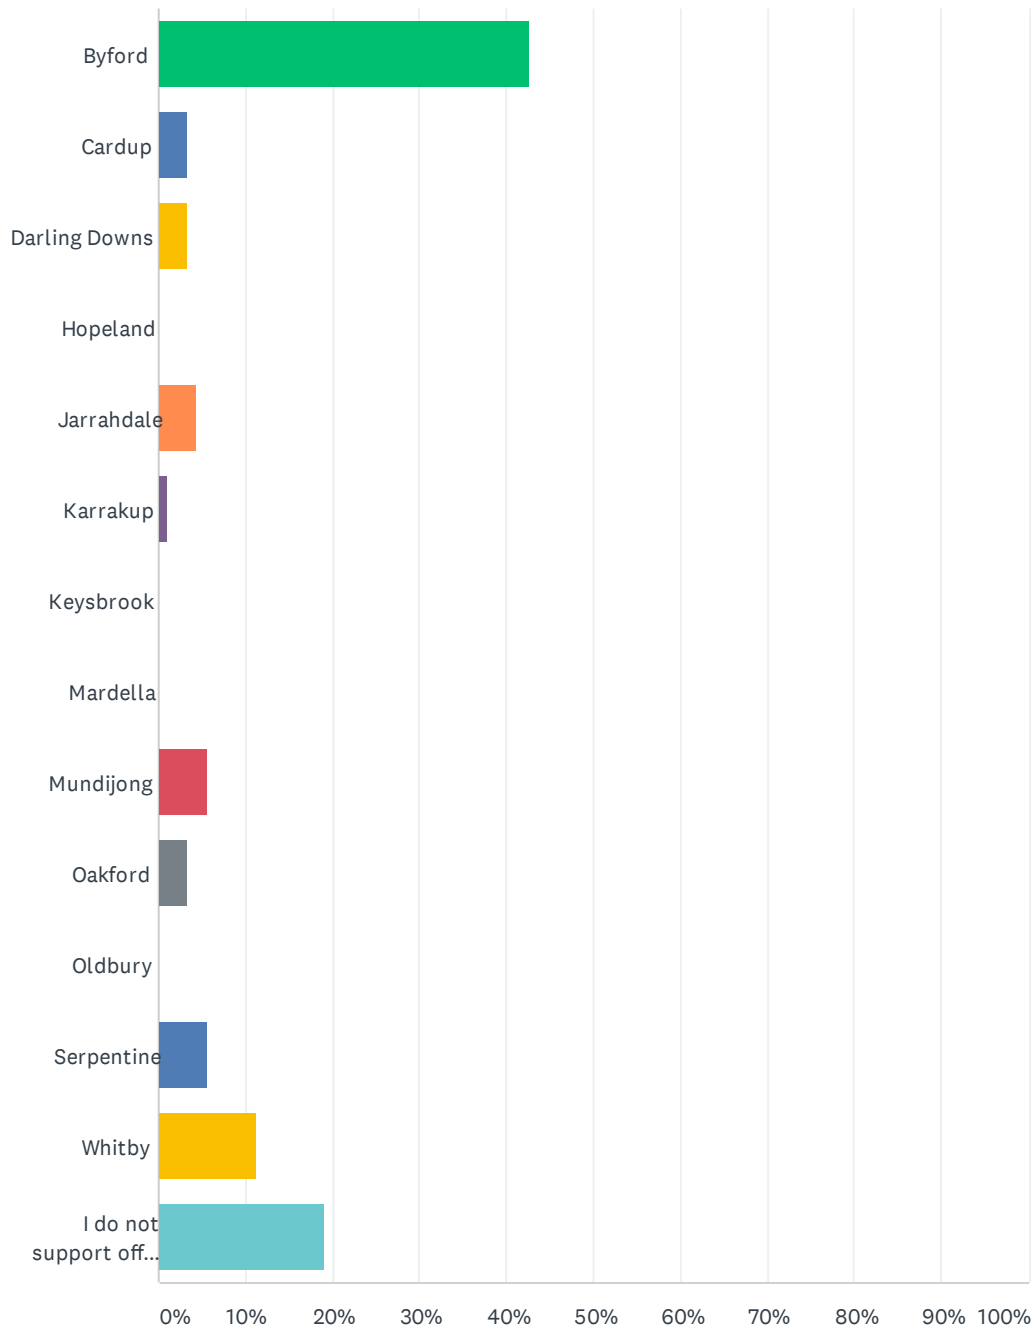

Q3 Would you use additional off leash dog areas within the Shire?

Answered: 91 Skipped: 1

ANSWER CHOICES	RESPONSES	
Yes	71.43%	65
No	28.57%	26
TOTAL		91

Q4 Where should additional off leash areas be located? (Multiple boxes may be ticked if required)

Answered: 89 Skipped: 3

ANSWER CHOICES	RESPONSES	
Byford	42.70%	38
Cardup	3.37%	3
Darling Downs	3.37%	3
Hopeland	0.00%	0
Jarrahdale	4.49%	4
Karrakup	1.12%	1
Keysbrook	0.00%	0
Mardella	0.00%	0
Mundijong	5.62%	5
Oakford	3.37%	3
Oldbury	0.00%	0
Serpentine	5.62%	5
Whitby	11.24%	10
I do not support off leash dog exercise areas	19.10%	17
TOTAL		89