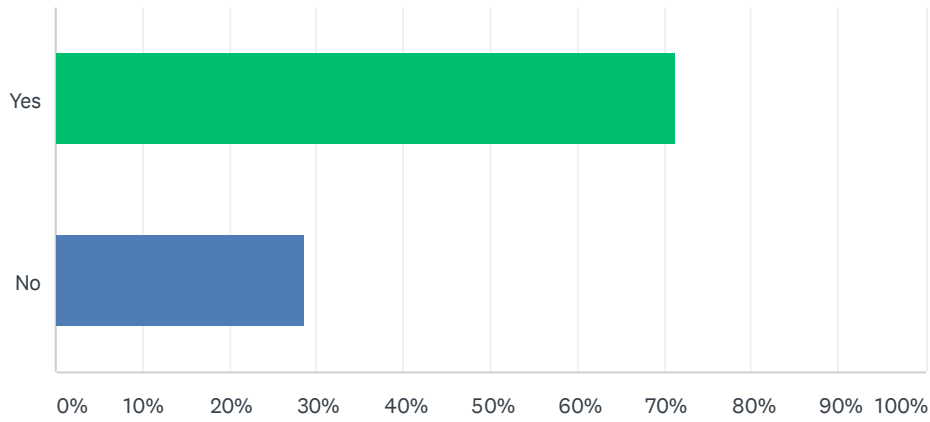

Q1 Do you see the need for further designated off-leash dog exercise areas within the Shire of Serpentine Jarrahdale?

Answered: 92 Skipped: 0

ANSWER CHOICES	RESPONSES	
Yes	77.17%	71
No	22.83%	21
TOTAL		92

Q2 How often do you use existing off leash dog exercise areas?

Answered: 92 Skipped: 0

ANSWER CHOICES	RESPONSES	
Daily	10.87%	10
Multiple times a week	29.35%	27
Once a week	15.22%	14
Once a month	8.70%	8
Never	35.87%	33
TOTAL		92

Q3 Would you use additional off leash dog areas within the Shire?

Answered: 91 Skipped: 1

ANSWER CHOICES	RESPONSES	
Yes	71.43%	65
No	28.57%	26
TOTAL		91

Q4 Where should additional off leash areas be located? (Multiple boxes may be ticked if required)