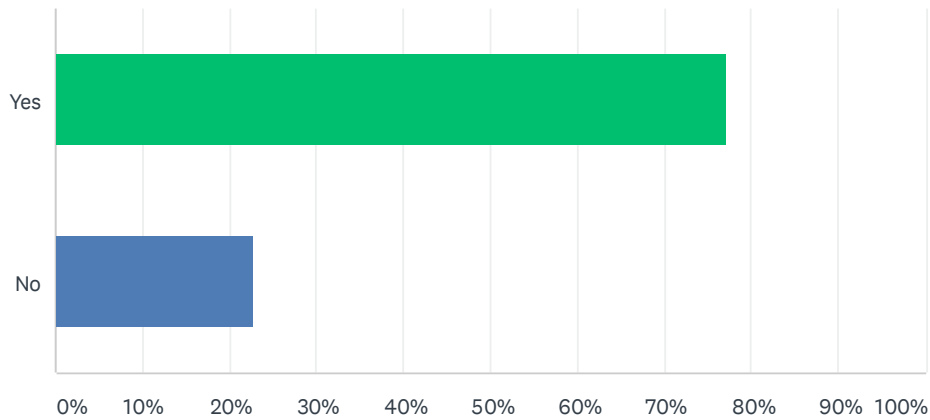

Q1 Do you see the need for further designated off-leash dog exercise areas within the Shire of Serpentine Jarrahdale?

Answered: 92 Skipped: 0

ANSWER CHOICES	RESPONSES	
Yes	77.17%	71
No	22.83%	21
TOTAL		92

Q2 How often do you use existing off leash dog exercise areas?

Answered: 92 Skipped: 0

ANSWER CHOICES	RESPONSES	
Daily	10.87%	10
Multiple times a week	29.35%	27
Once a week	15.22%	14
Once a month	8.70%	8
Never	35.87%	33
TOTAL		92