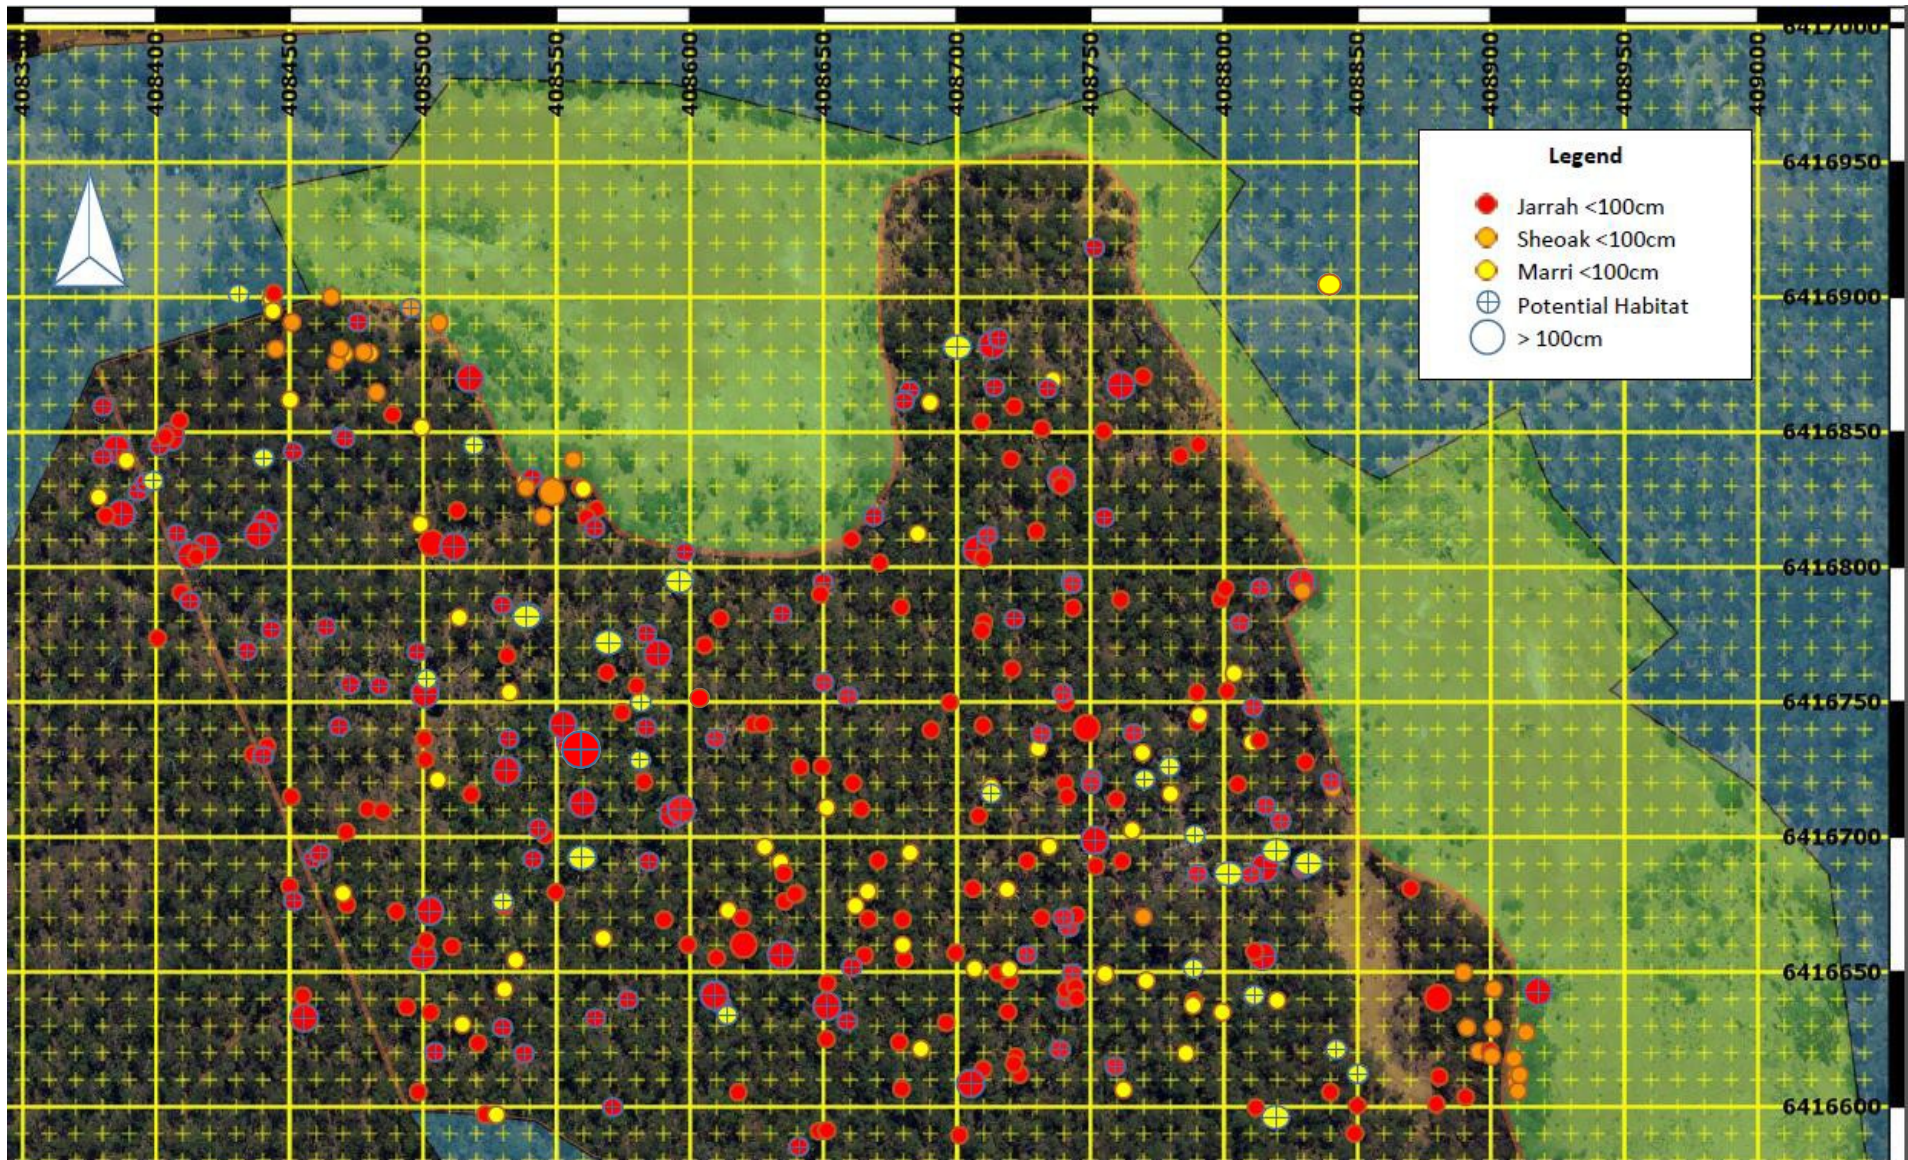

Shire Of Serpentine Jarrahdale Scrivener Road, Serpentine Gravel Extraction.	Plotted Trees ≥ 50cm. GDA94 Zone50

Sample Area Species Over 50cm At DBH

No.	Tree Species	Habitat Potential	DBH	Comments	Eastings	Northings	Trunk Area Cm2
1	Jarrah <i>Eucalyptus marginata</i>		70		408665	6416656	3848.451001
2	Marri <i>Corymbia calophylla</i>		66		408663	6416674	3421.1944
3	Jarrah <i>Eucalyptus marginata</i>		79		408643	6416677	4901.669938
4	Jarrah <i>Eucalyptus marginata</i>	Present	129		408636	6416655	13069.81084
5	Jarrah <i>Eucalyptus marginata</i>		104		408618	6416660	8494.866535
6	Marri <i>Corymbia calophylla</i>		64		408614	6416671	3216.990877
7	Marri <i>Corymbia calophylla</i>		51		408629	6416697	2042.820623
8	Marri <i>Corymbia calophylla</i>		68		408634	6416690	3631.681108
9	Jarrah <i>Eucalyptus marginata</i>		68		408621	6416670	3631.681108
10	Marri <i>Corymbia calophylla</i>	Present	109		408559	6416995	9331.315579
11	Jarrah <i>Eucalyptus marginata</i>	Present	55		408566	6416629	2375.829444
12	Jarrah <i>Eucalyptus marginata</i>	Present	60		408585	6416691	2827.433388
13	Jarrah <i>Eucalyptus marginata</i>		67		408591	6416672	3525.652355
14	Jarrah <i>Eucalyptus marginata</i>	Present	145		408607	6416644	16512.99639
15	Jarrah <i>Eucalyptus marginata</i>	Present	80		408661	6416638	5026.548246
16	Marri <i>Corymbia calophylla</i>	Present	59		408613	6416634	2733.971007
17	Jarrah <i>Eucalyptus marginata</i>		54		408651	6416625	2290.221044
18	Jarrah <i>Eucalyptus marginata</i>	Present	67		408658	6416631	3525.652355
19	Jarrah <i>Eucalyptus marginata</i>		61		408648	6416593	2922.466566
20	Jarrah <i>Eucalyptus marginata</i>		73		408651	6416591	4185.386813
21	Jarrah <i>Eucalyptus marginata</i>	Present	73		408641	6416586	4185.386813
22	Jarrah <i>Eucalyptus marginata</i>		72		408618	6416605	4071.504079
23	Jarrah <i>Eucalyptus marginata</i>		50		408610	6416655	1963.495408
24	Jarrah <i>Eucalyptus marginata</i>		64		408599	6416659	3216.990877